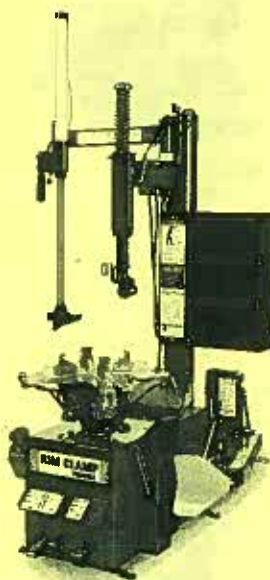

Model No. 4000B

Specifications:

Max Rotor Dia: 14-1/2"
Max Rotor Face Width: 3-3/4"
Max Rotor Thickness: 1-7/8"
Spindle Speed: 100-200 RPM
Drum Feed Rate: .002" to .020"
Drum Depth: Up to 6-7/8"
Max Drum Dia: 28"

Coats Equipment Specials

Model No. 4050

Specifications:

Rim Diameter: 10" to 17-1/2"
Rim Width: 1-1/2" to 10-1/2"
Tire Diameter: 38" Max Outside

Your Price:
\$3,250.00

\$250.00 Factory Rebate!

Model No's.

**70XEF3 / 70XAF3
 70XEH3 / 70XAH3**

Includes: Cabinet, upgraded high spoke mount/demount head, duck head roller, grip max clamps, plastic protectors for clamps – bead loosener and lift tool, lube and lube bucket bracket.

Hand-Operated System (70XEH3/70XAH3)