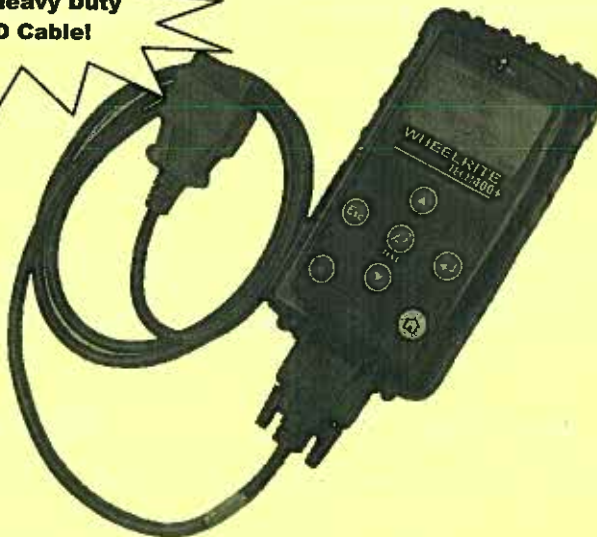

Indiana
Sales
P: 800-248-6162

www.rubber-inc.com

RUBBER-INC.

7/6/2010

Warehouse Distributor of:

- Tire Equipment
- Valve Stems & Hardware
- Wheel Balancing Products
- Tire Repair Materials

Bartec TECH400PLUS TPMS Activation Tool

A must for every tire shop! Call or ask your sales representative for more details!

**New Heavy Duty
OBD Cable!**

The TECH400 is both an activation tool and a scan tool in that it can capture the TPMS sensor ID's like an activation tool then write the ID's to the vehicle control module via the OBD connection.